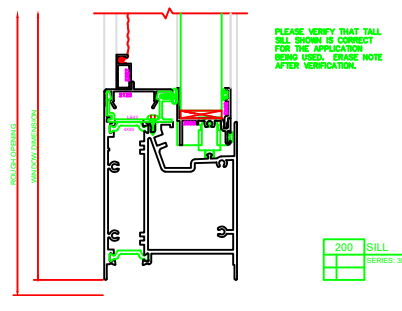

200 SILL
SERIES: 3500