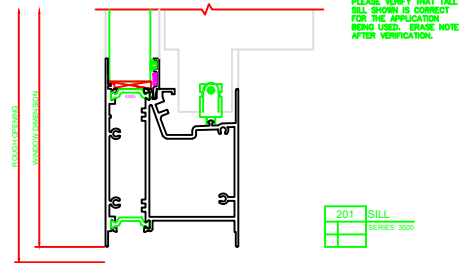

200 SILL
SERIES: 3500

201 SILL
SERIES: 3500