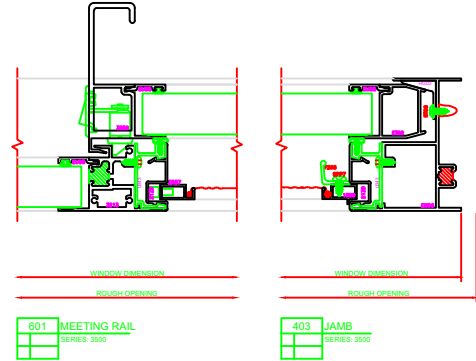

601 MEETING RAIL
SERIES: 3500

403 JAMB
SERIES: 3500