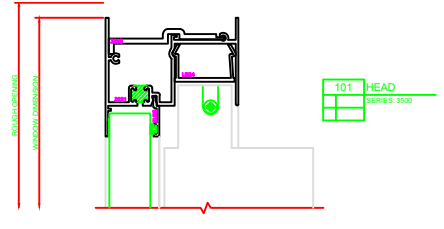

100 HEAD
SERIES: 3500

101 HEAD
SERIES: 3500