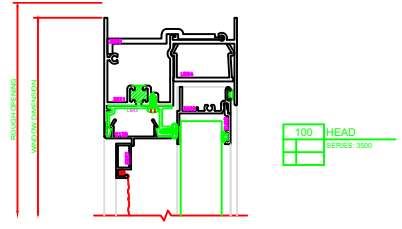

100 HEAD
SERIES: 3500